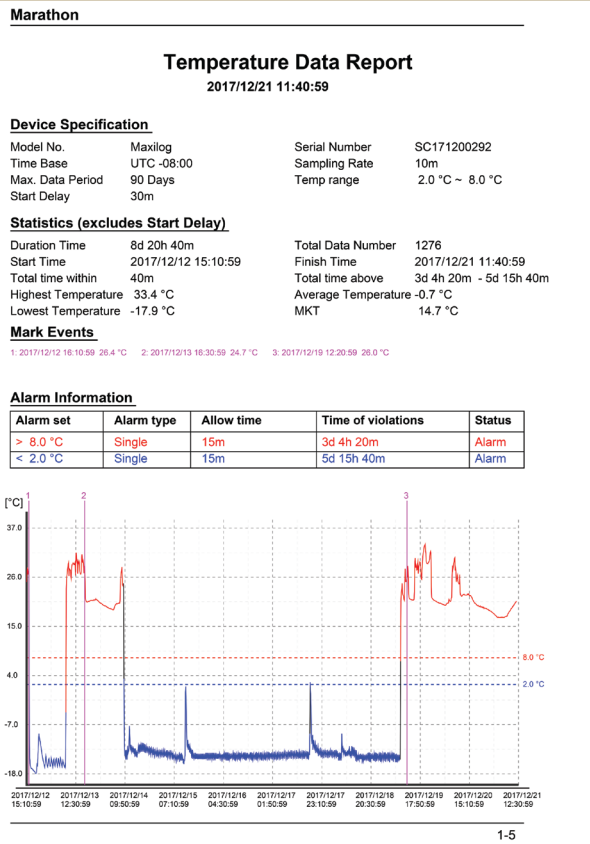

Sample PDF Report:

Graph, Summary Information and Tabular Results.

MaxiLog-PDF Specifications

SKU#7049

- Memory Size: 12,900
- Temperature Range: -30° C to +70° C / -22° F to +158° F
- Temperature Accuracy: ±0.5°C (-20°C to +40°C), 1.0°C at extremes 0.9°F (-4°C to +104°C), 2.0°F at extremes
- Factory Programmed: 90 days
- Measurement Intervals: 10 minutes
- Delayed Start: 30 minutes once activated before first measurement is taken
- Temperature Sensor: NIST traceable Precision Thermistor
- Display: Green and Red LED
- Computer Interface: USB2.0
- System Requirements: Windows XP, 7, 8, 10. Adobe Reader software
- Water-Resistant: IP67
- Certification: CE, NIST-traceable, Rohs compliant
- Power Source: CR2052 lithium coin cell
- Shelf life: 30 months
- Size: Length: 5.6 cm (2.2 in.)
  Width: 3.65 cm (1.44 in.)
  Depth: 6.9 mm (0.236 in.)
  Weight: 16.6 g (0.367 oz.)
  Box: 20 pcs. 538 g (1.18 lb.)
  Carton: 360 pcs. 10.2 kg (22.5 lb.)

Data List - 4