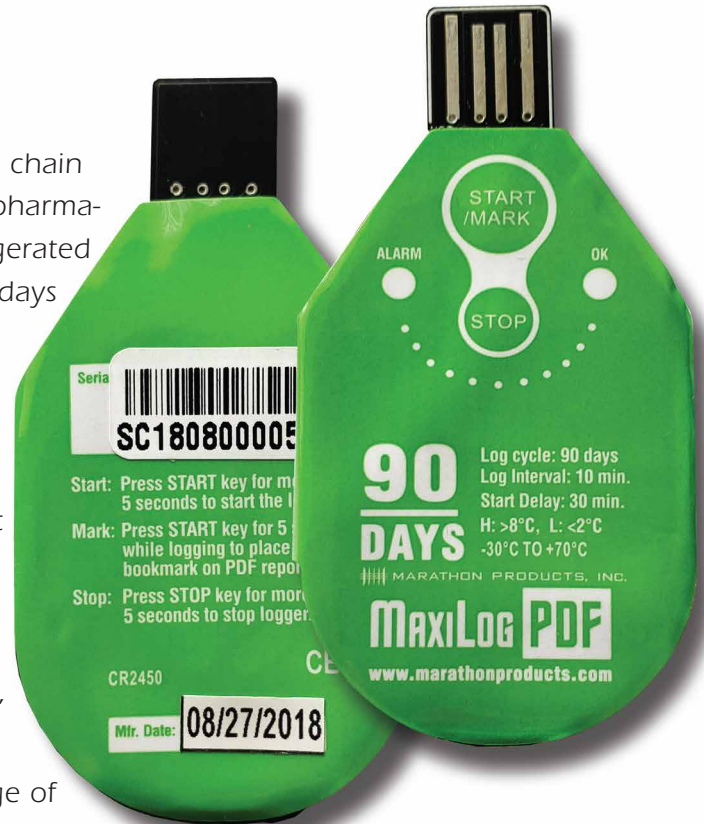

MARATHON PRODUCTS

MaxiLog-PDF

Single-use Cold Chain PDF Temperature Data Logger

The MaxiLog-PDF logger is now available for use in cold chain applications to escort critical temperature shipments of pharmaceuticals, seafood, product, dairy, meat, and other refrigerated products. The logger is programmed to operate for 90 days of continuous temperature recording. This logger is completely preprogrammed with start delay of 30 minutes to allow the logger to adjust to the internal temperatures of the cargo being shipped.

The unit is compact, lightweight and makes it ideal to fit inside small packages. No special software or drivers are required for set-up, or to download the temperature time-stamped data. When plugged into a USB port, the logger will automatically download the data to a Graph, Summary information and Tabular Results file.

The logger is a mass storage device with memory storage of 12,900, and measurement interval of 10 minutes. Monitor all your shipments with plug-and-play technology.

STATUS	OPERATION	LED INDICATOR	RESULT
Before Start	Short press	RED and GREEN indicators flash 1 time	Battery working
	Press button for 5 seconds	RED and GREEN indicators Flash 5 times	Start Recording
	Short Press	GREEN indicator flashes 1 time	Delay Start
Recording	Short Press	RED indicator flashes 1 time	Alarm
		GREEN indicator flashes 1 time	No Alarm
	Press Button 2 Seconds	RED and GREEN indicators flash 2 times	Place Bookmark OK
		Alternating flashes of RED and GREEN indicators 2 times	Place Bookmark failures (more than 10 times)
	Press STOP button for 5 seconds	RED indicator flashes 5 times	Stop Recording
RED indicator flashes 1 time		Alarm	
Stop	Short Press	GREEN indicator flashes 1 time	No Alarm